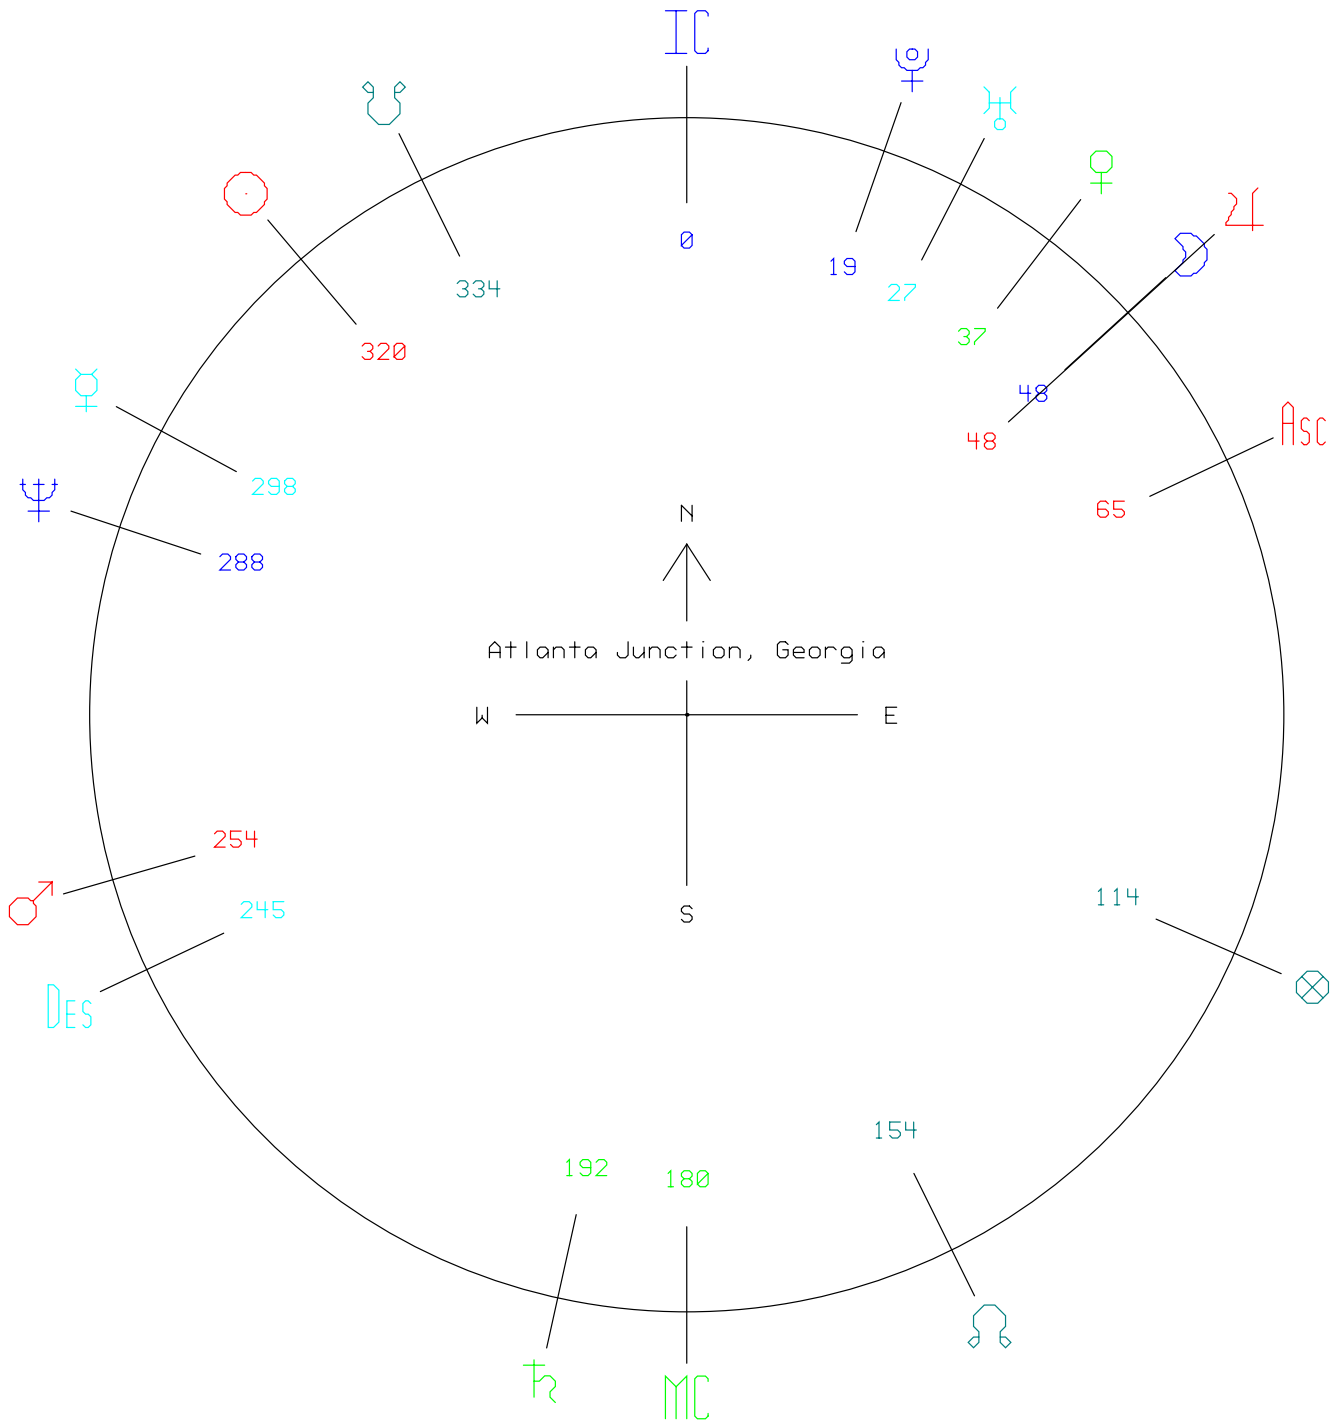

Julia Roberts - Local Space Chart - Astrolog 5.42a

Sat Oct 28 1967 12:16:00am (DT -5:00 GMT) 85°11'00"W 34°13'00"N